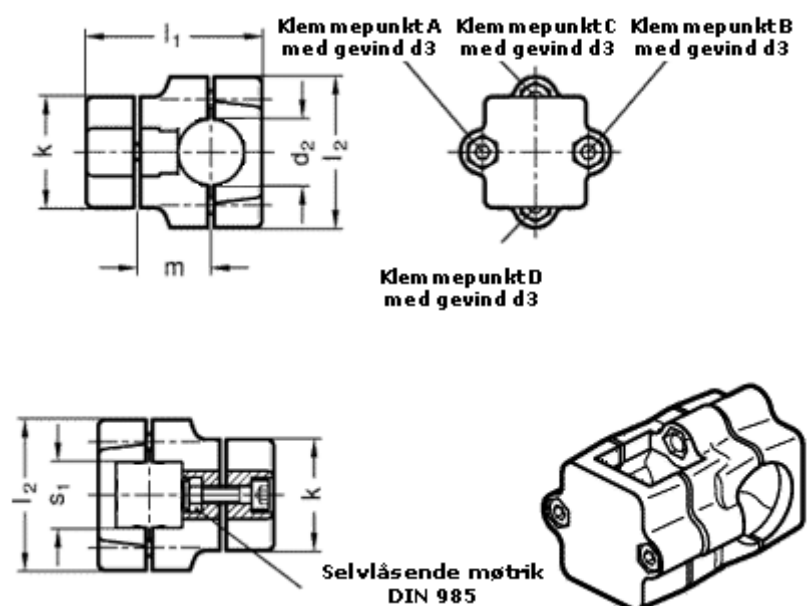

Article number: 20134V35B35602BL
Description: E+G Two-way Connector
GN134-V35-B35-60-2-BL

Measures

Adjustable clamp lever = GN 911-M 8-55 have to be ordred separately

d2	= 35
d3	= M 8
k	= 60
l1	= 109.0
l2	= 79
m	= 50.0
s1	= 35